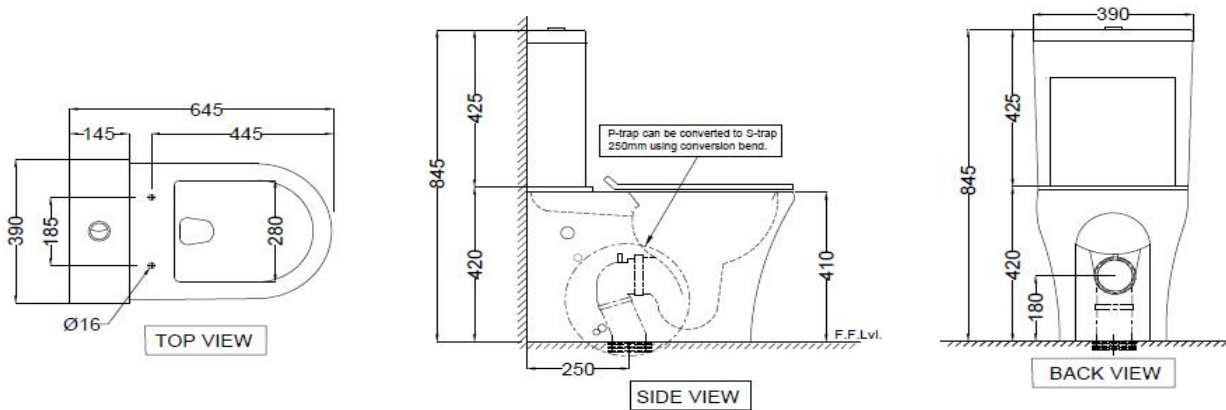

ONS-WHT-10753NS250UFSMZ

**SPECIFICATION DATA SHEET**

**PRODUCT DETAILS**

<b>Manufacturer</b>	Jaquar	<b>Type</b>	Coupled WC ( S-Trap )
<b>Outlet</b>	Vertical	<b>Flush valves</b>	Dual Flush
<b>Colour</b>	White	<b>Material</b>	Ceramic - Vitreous China
<b>Technical Details</b>	External diameter of outlet hole $\varnothing 100 \pm 5$ mm		
	Horizontal distance between the wall and the centre line of the waste outlet hole $\leq 250$ mm		

**PRODUCT IMAGE**

**TECHNICAL DRAWING**

<b>Product Dimension</b>	390x645x845 mm	<b>FEATURES</b>  Rimless WC, UF Slim Soft Close Seat Cover, Dual Flushing - 2.6/4.6 LPF, Anti germ glaze, Complete Trap Glaze.
<b>Trap Distance</b>	S Trap - 250 mm With Conversion Bend	
<b>Product Weight</b>	43.9 kg	

Compliance : EN 997 : 2012 + A1 : 2015 (E), MS 1522:2015,

All technical dimensions are in accordance to British standards, Bureau of Indian Standards

DISCLAIMER: Our every effort has been made to ensure factual accuracy, the information presented subject to changes due to requirements in different sites, markets and/or countries. All dimensions are in mm (Tolerance  $\pm 5$  MM). Jaquar reserves the right to make the necessary amendments at any time without prior notice.